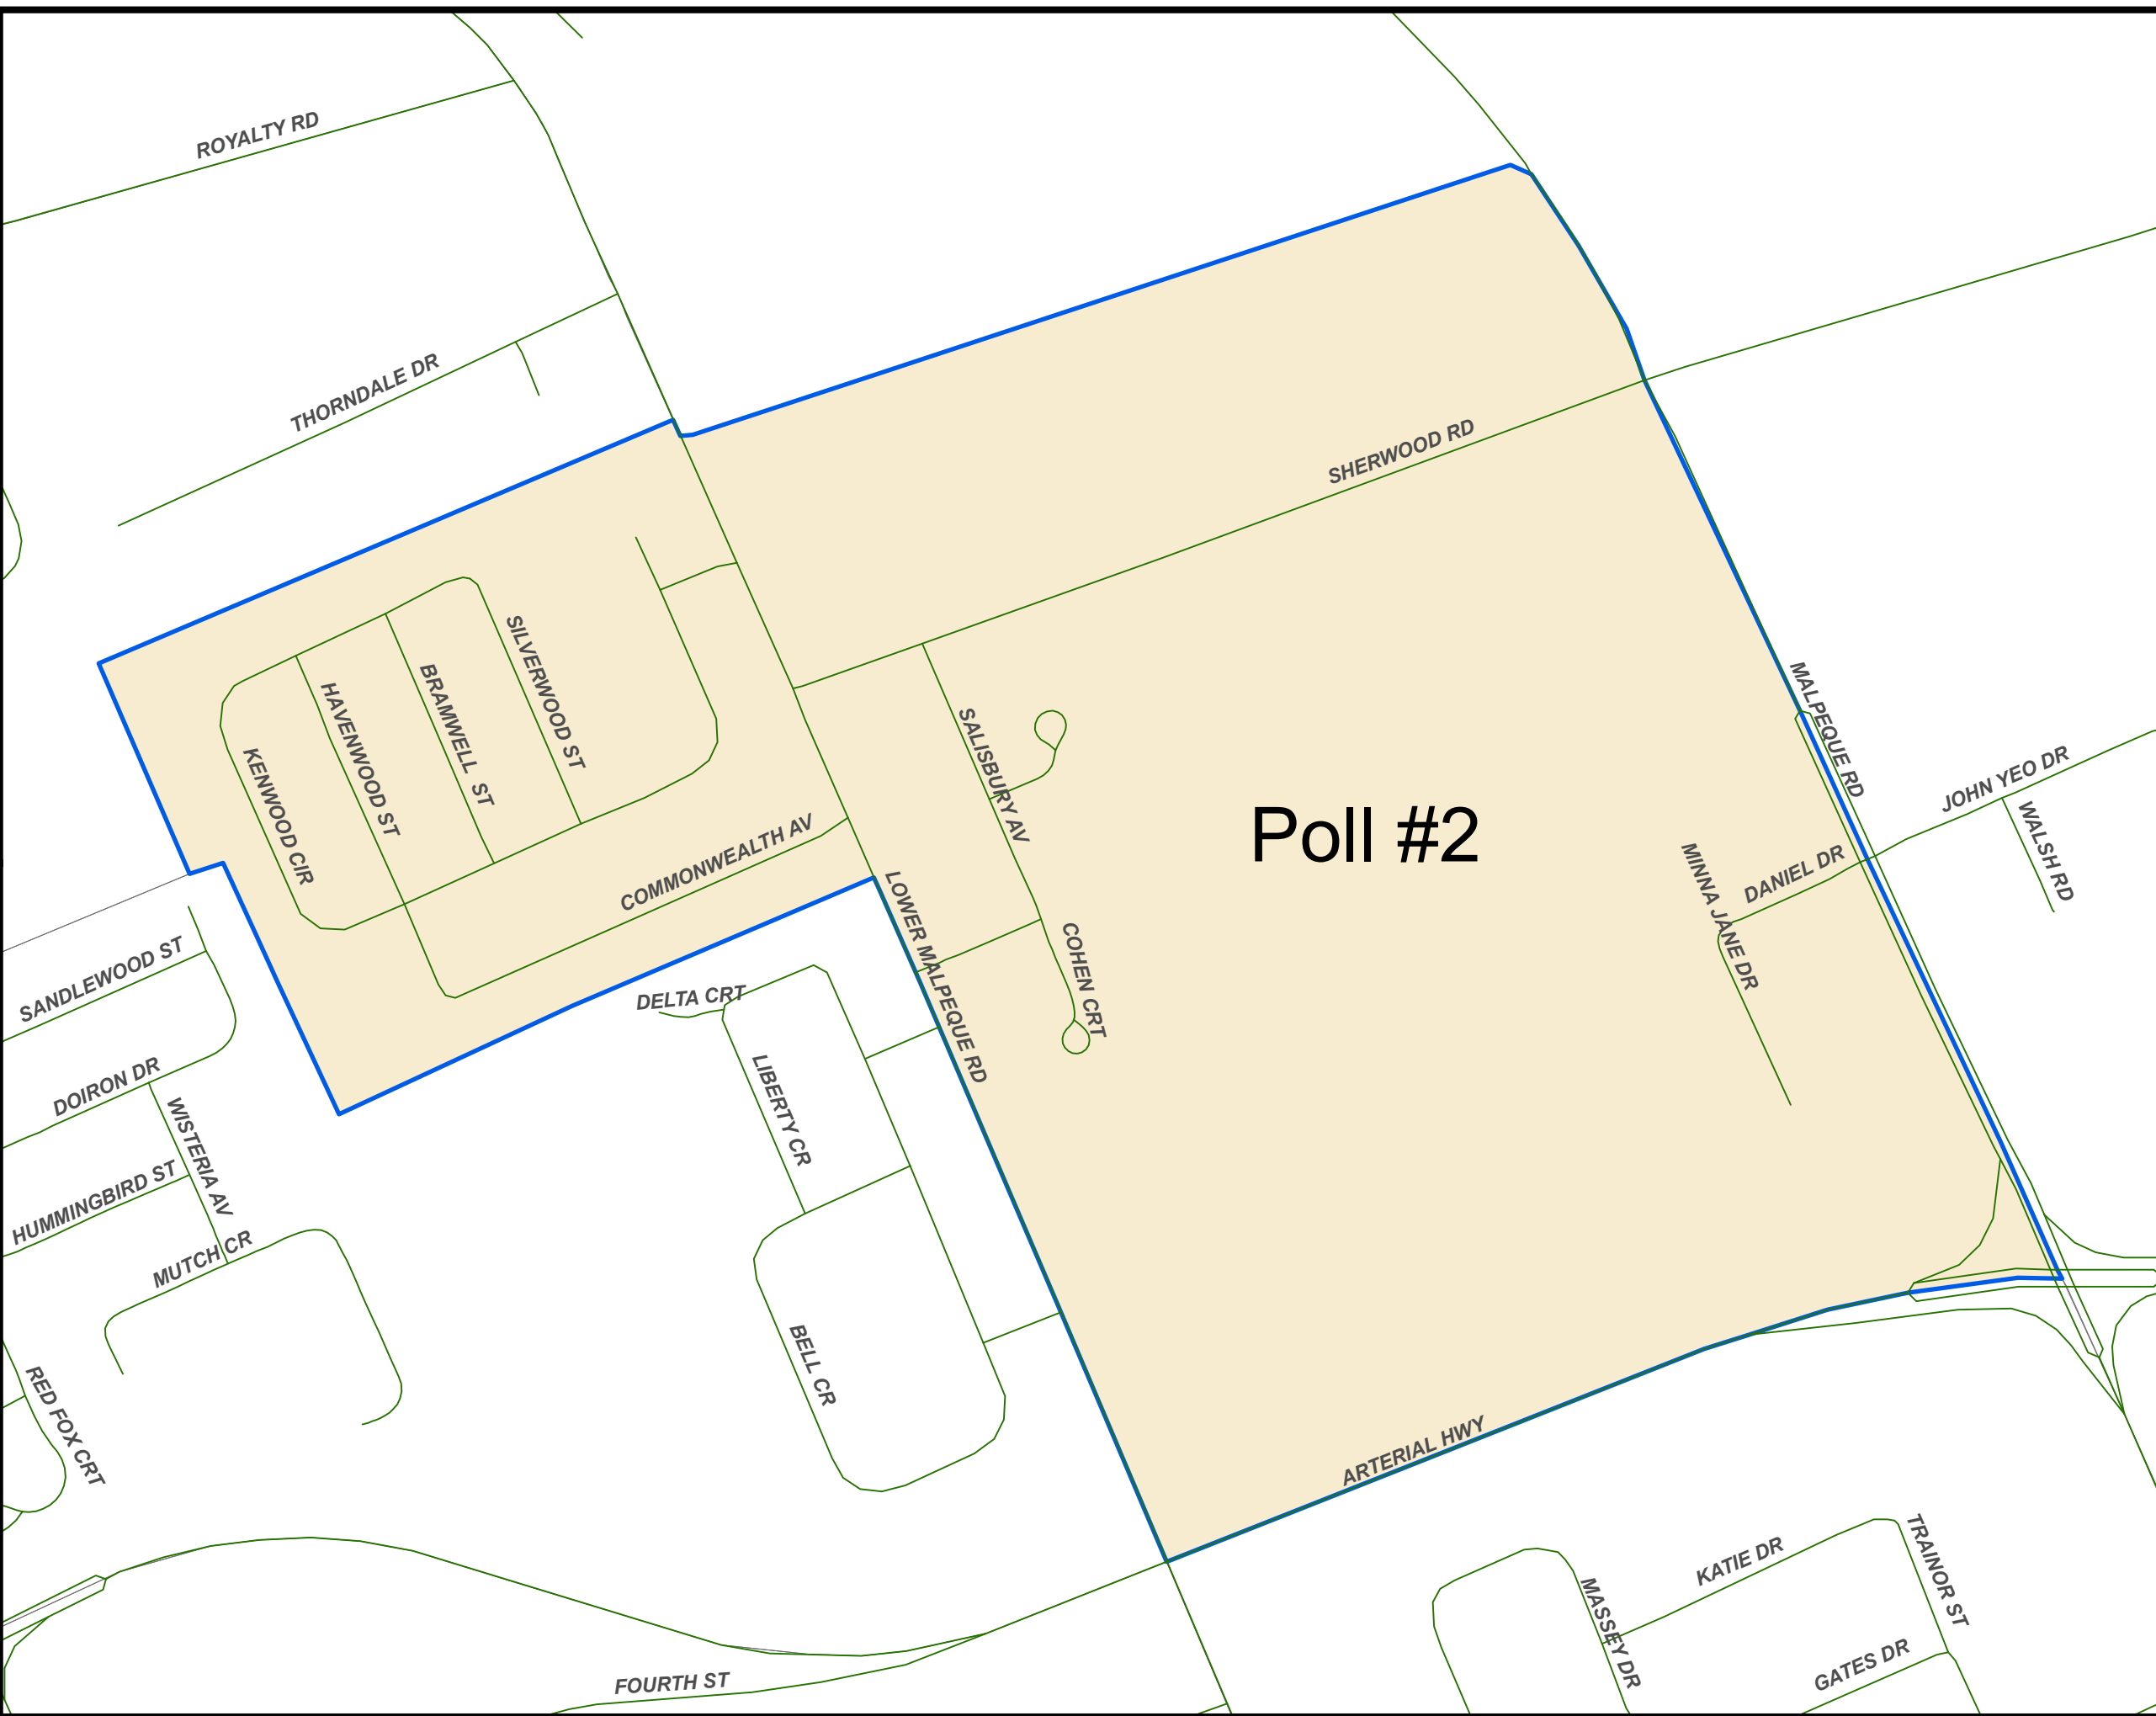

Charlottetown
Municipal Ward # 8
Highfield

Polling Division
No. 2
KENWOOD CIR

Poll #2

Legend

Municipal Poll

Note:
The maps are designed as a general index of the electoral district divisions and are not intended to be used for measurements or for legal purposes.

199 Queen St.
Charlottetown, PE, C1A 4B7
(902) 566-5548