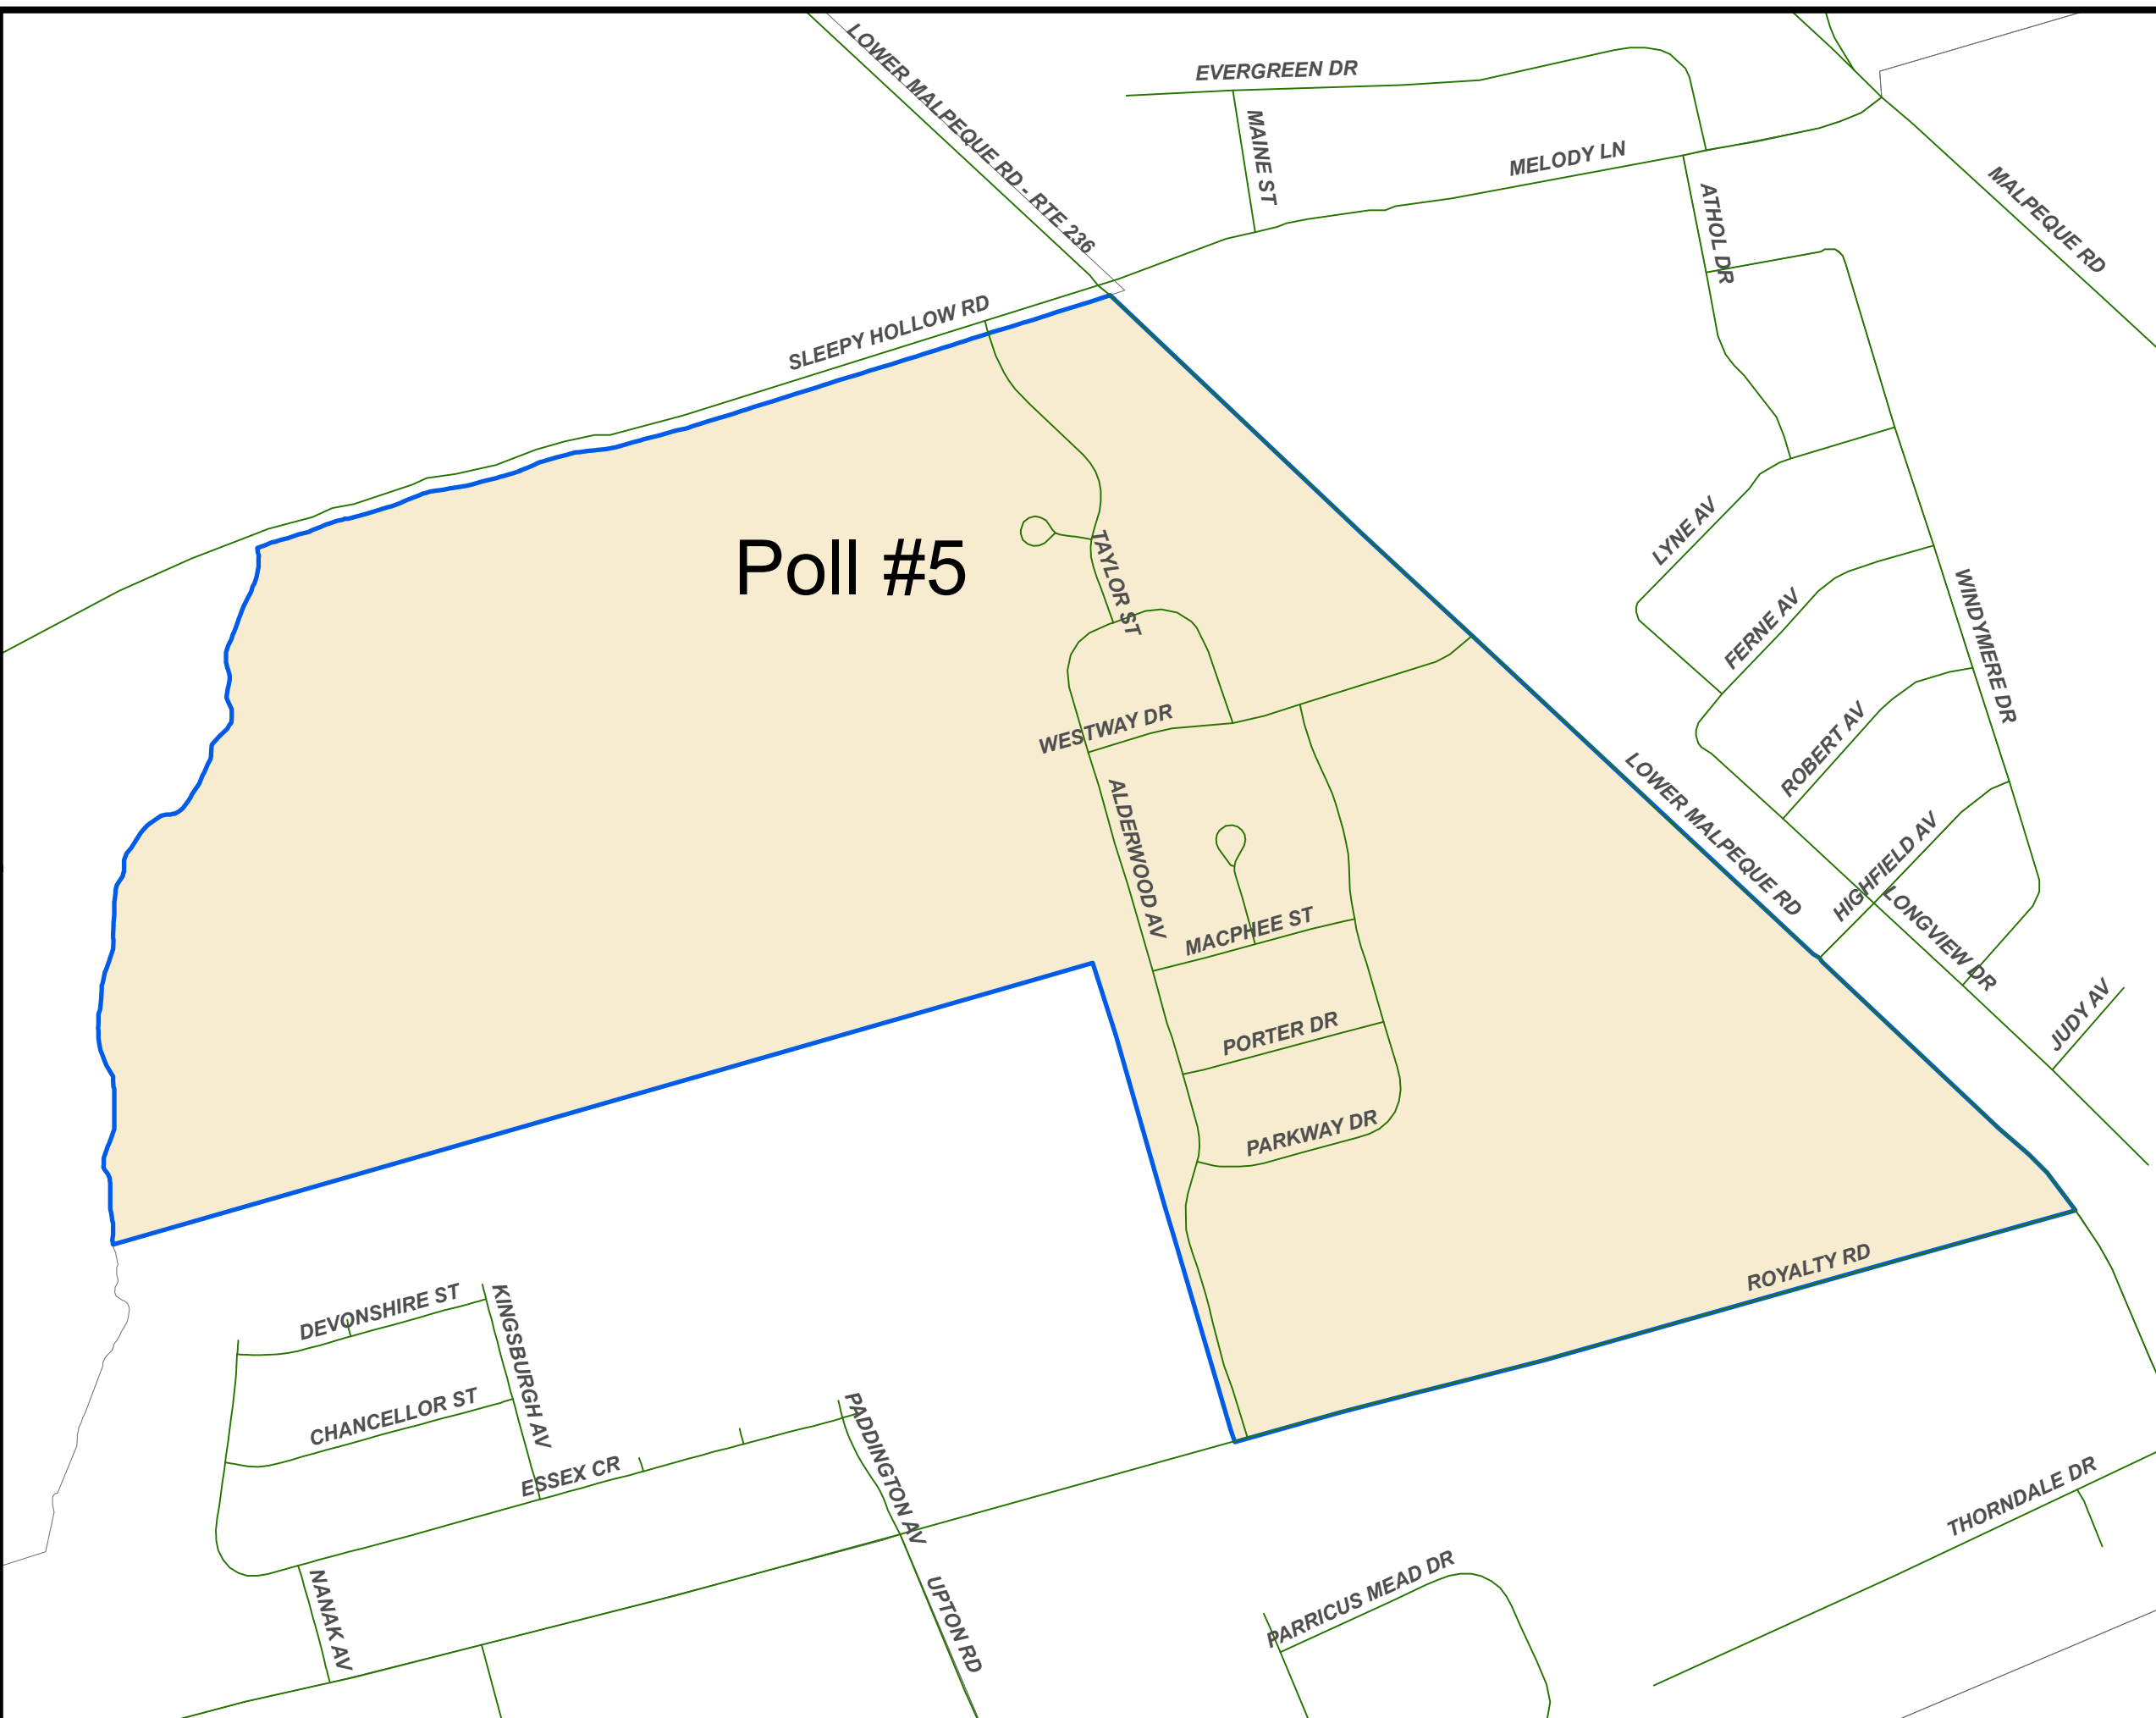

Charlottetown
Municipal Ward # 8
Highfield

Polling Division
No. 5
WESTWAY DR

Poll #5

Legend

Municipal Poll

Note:
The maps are designed as a general index of the electoral district divisions and are not intended to be used for measurements or for legal purposes.

199 Queen St.
Charlottetown, PE, C1A 4B7
(902) 566-5548