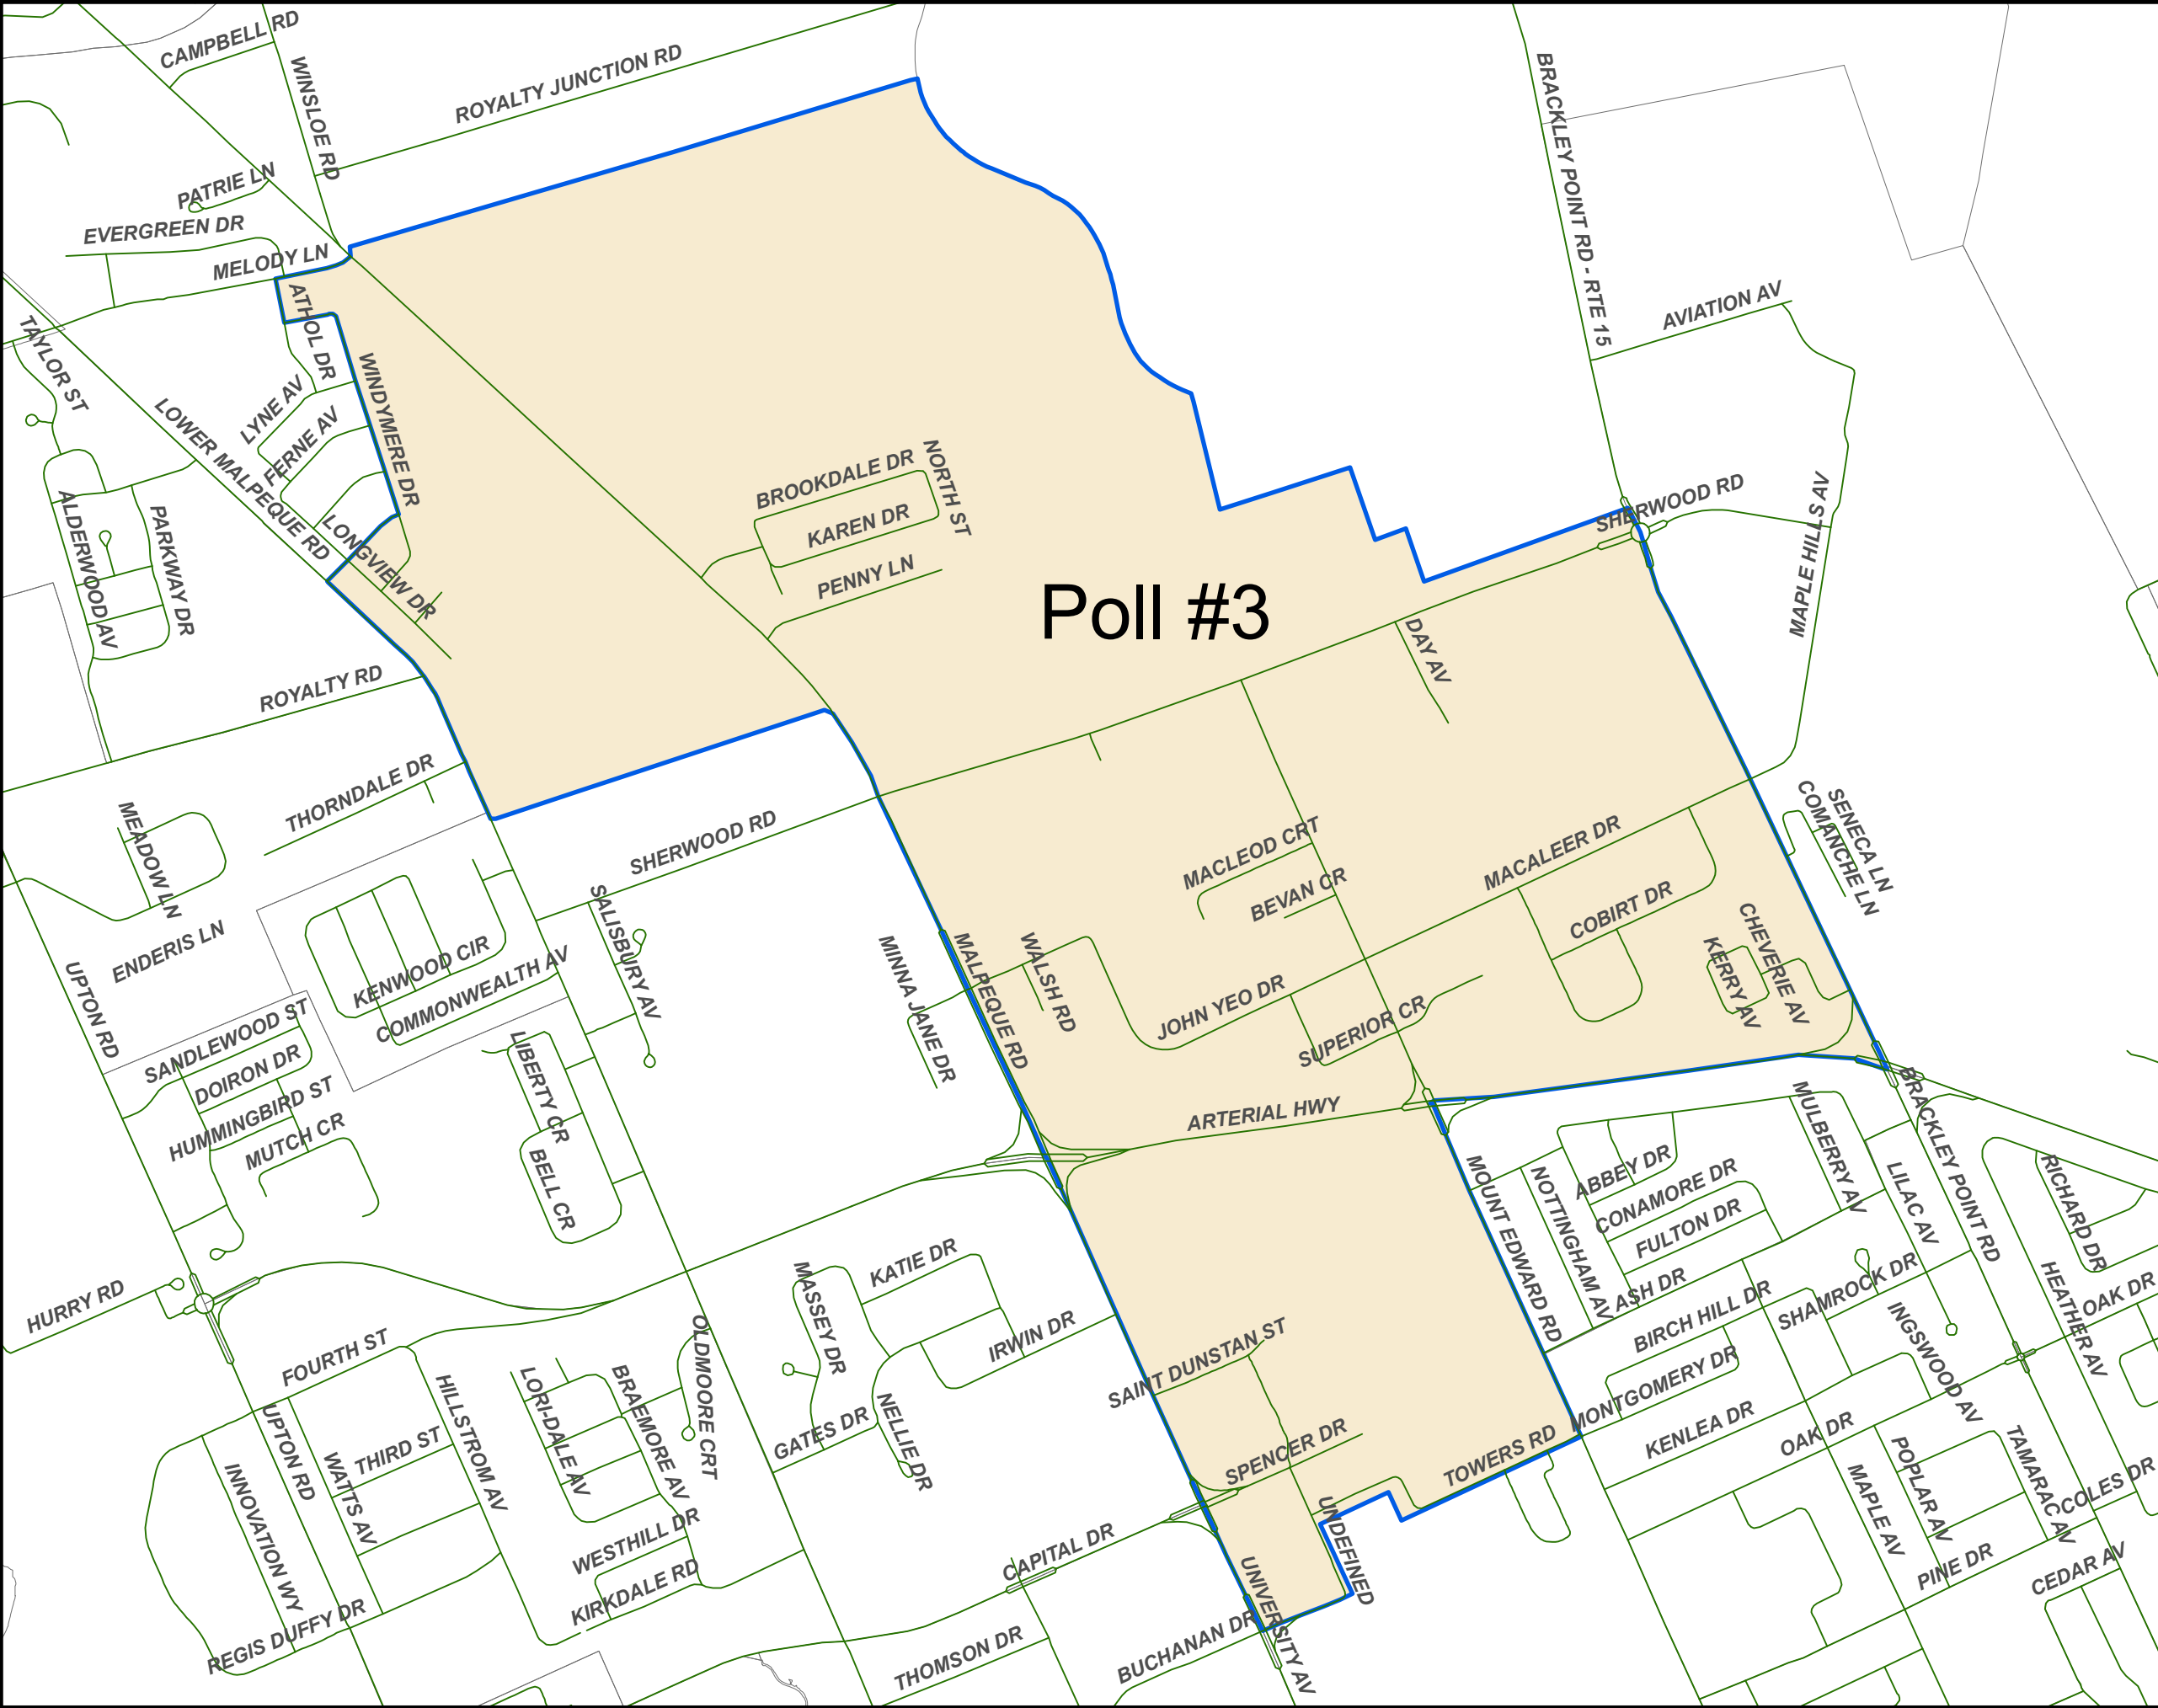

Charlottetown
Municipal Ward # 8
Highfield

Polling Division
No. 3
MACALEER DR

Poll #3

Legend

Municipal Poll

Note:
The maps are designed as a general index of the electoral district divisions and are not intended to be used for measurements or for legal purposes.

199 Queen St.
Charlottetown, PE, C1A 4B7
(902) 566-5548