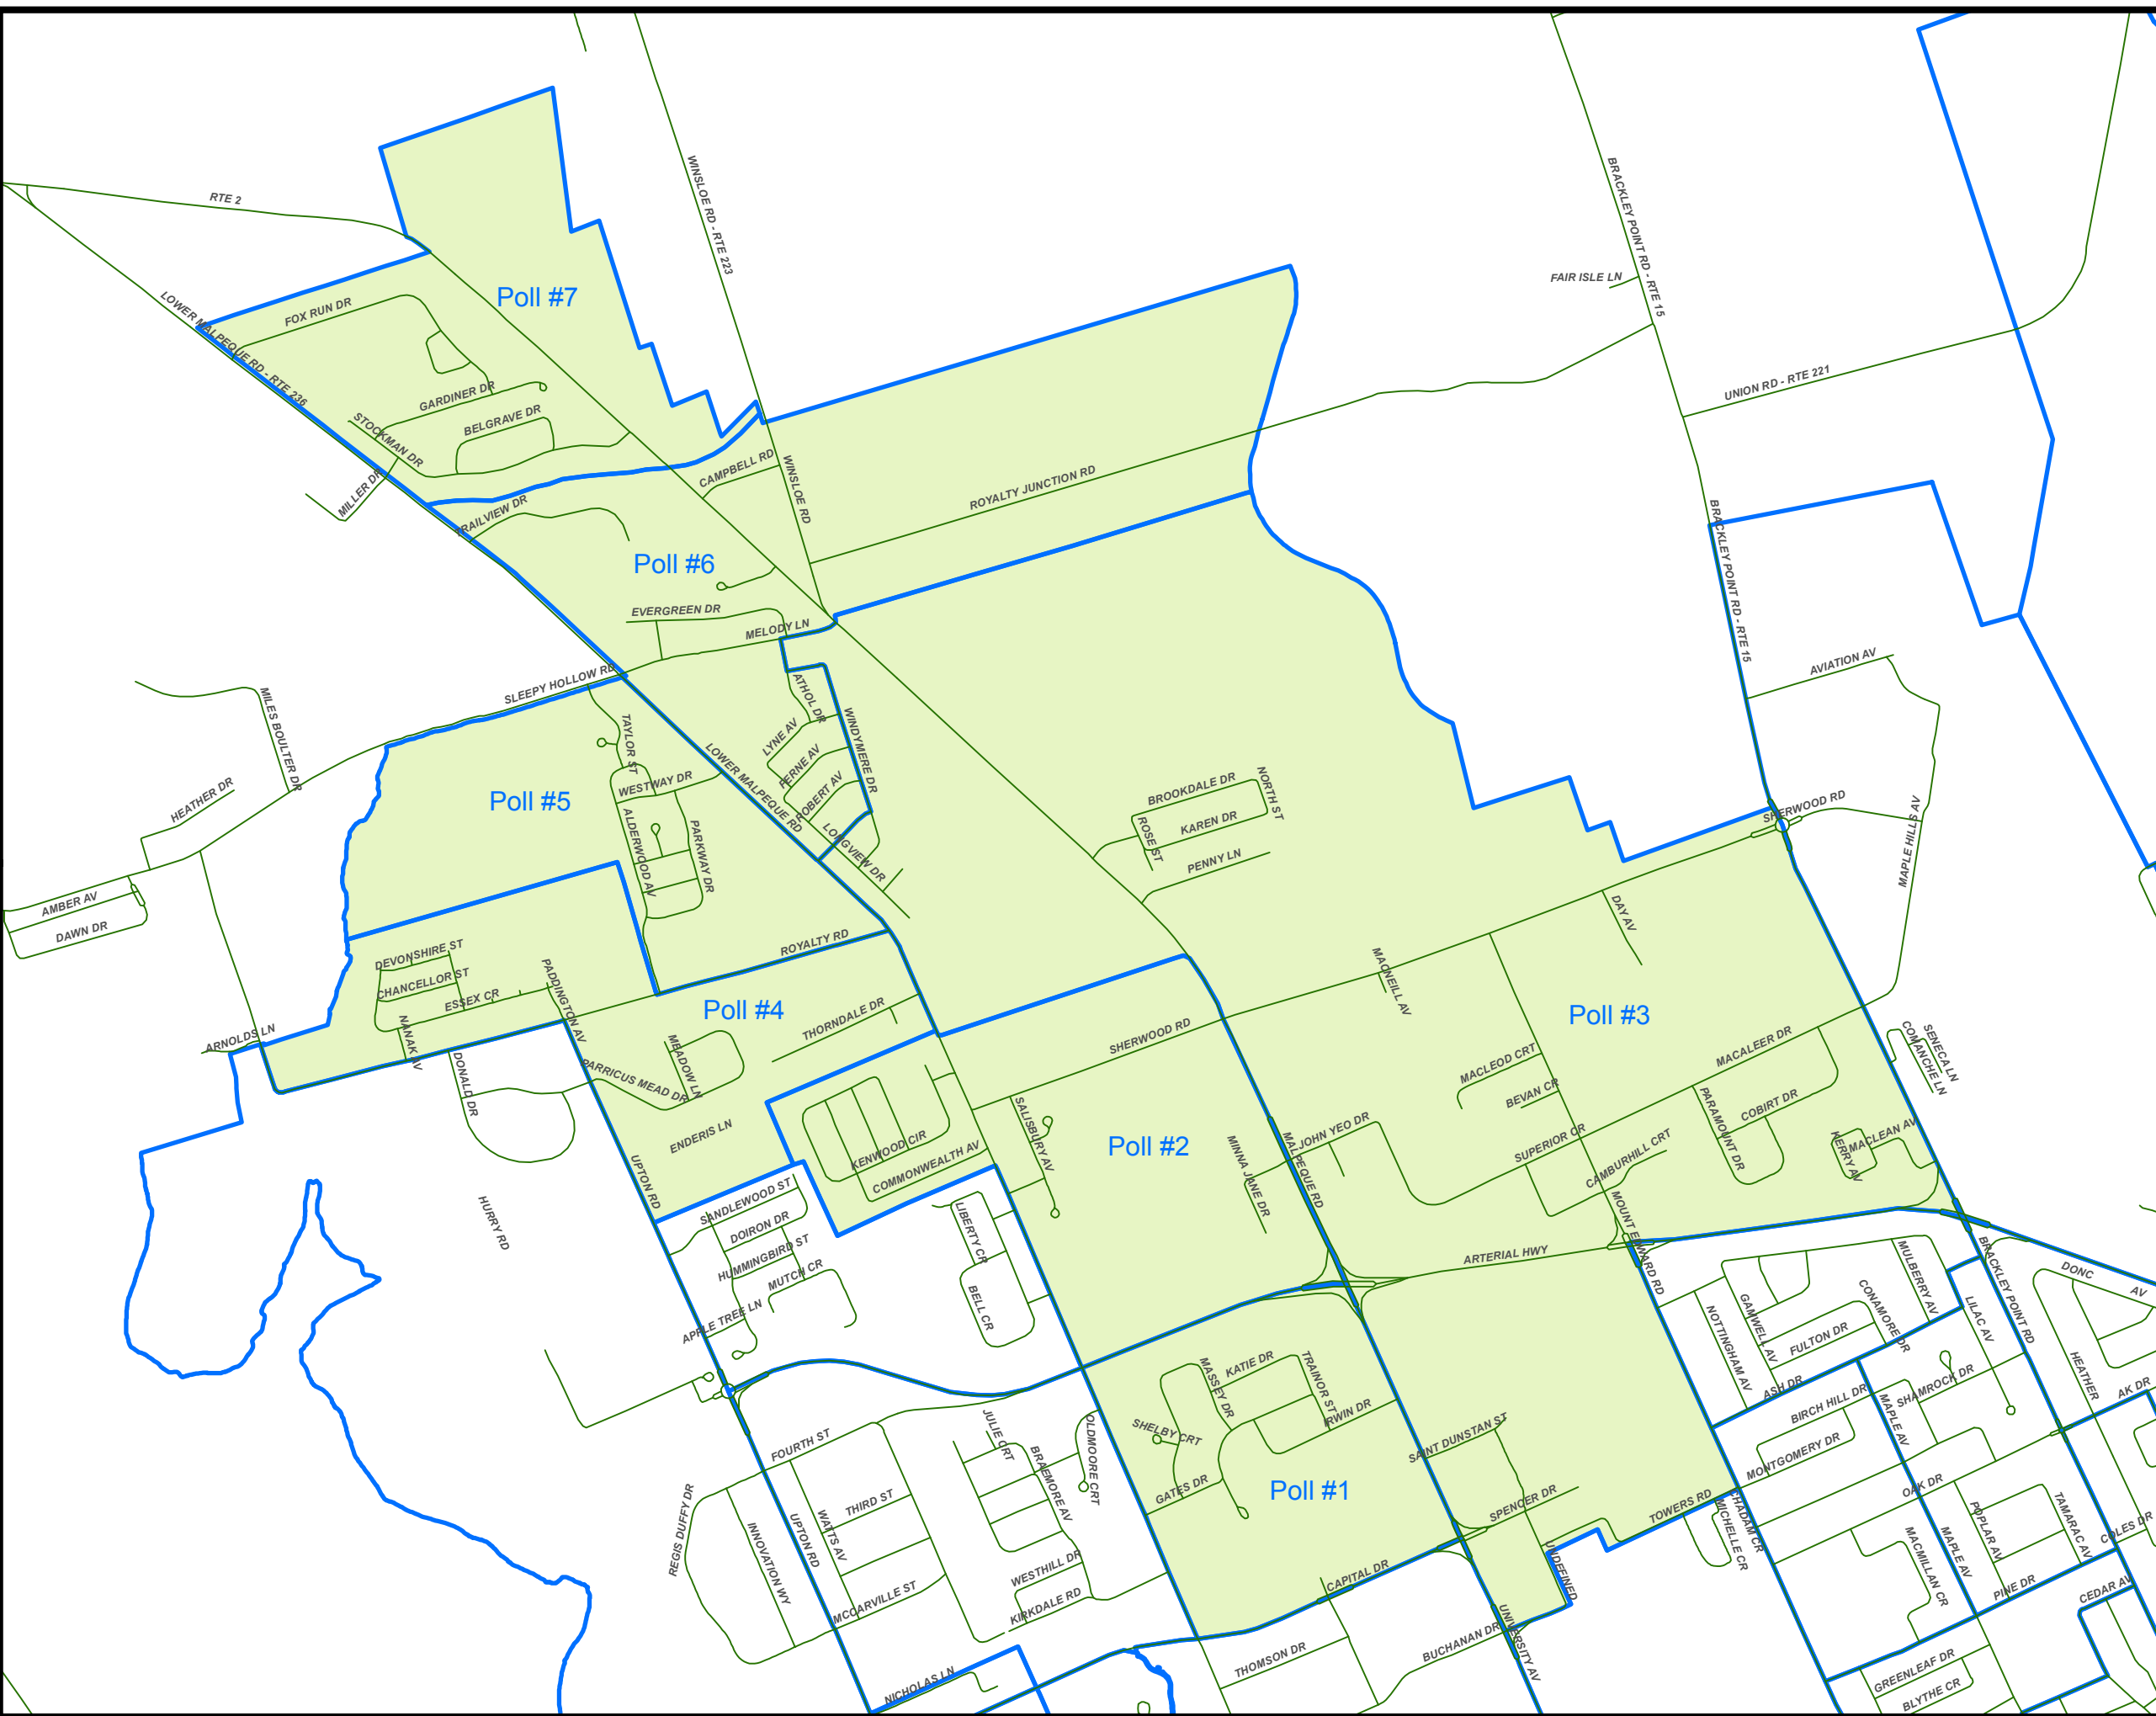

Charlottetown Municipal Ward # 8 Highfield

Polling Divisions

- 1 - Katie Dr
- 2 - Kenwood Cir
- 3 - MacAlee Dr
- 4 - Thorndale Dr
- 5 - Westway Dr
- 6 - Evergreen Dr
- 7 - Belgrave

Legend

-  Municipal Poll
-  Municipal Ward

Note:
The maps are designed as a general index of the electoral district divisions and are not intended to be used for measurements or for legal purposes.

199 Queen St.
Charlottetown, PE, C1A 4B7
(902) 566-5548