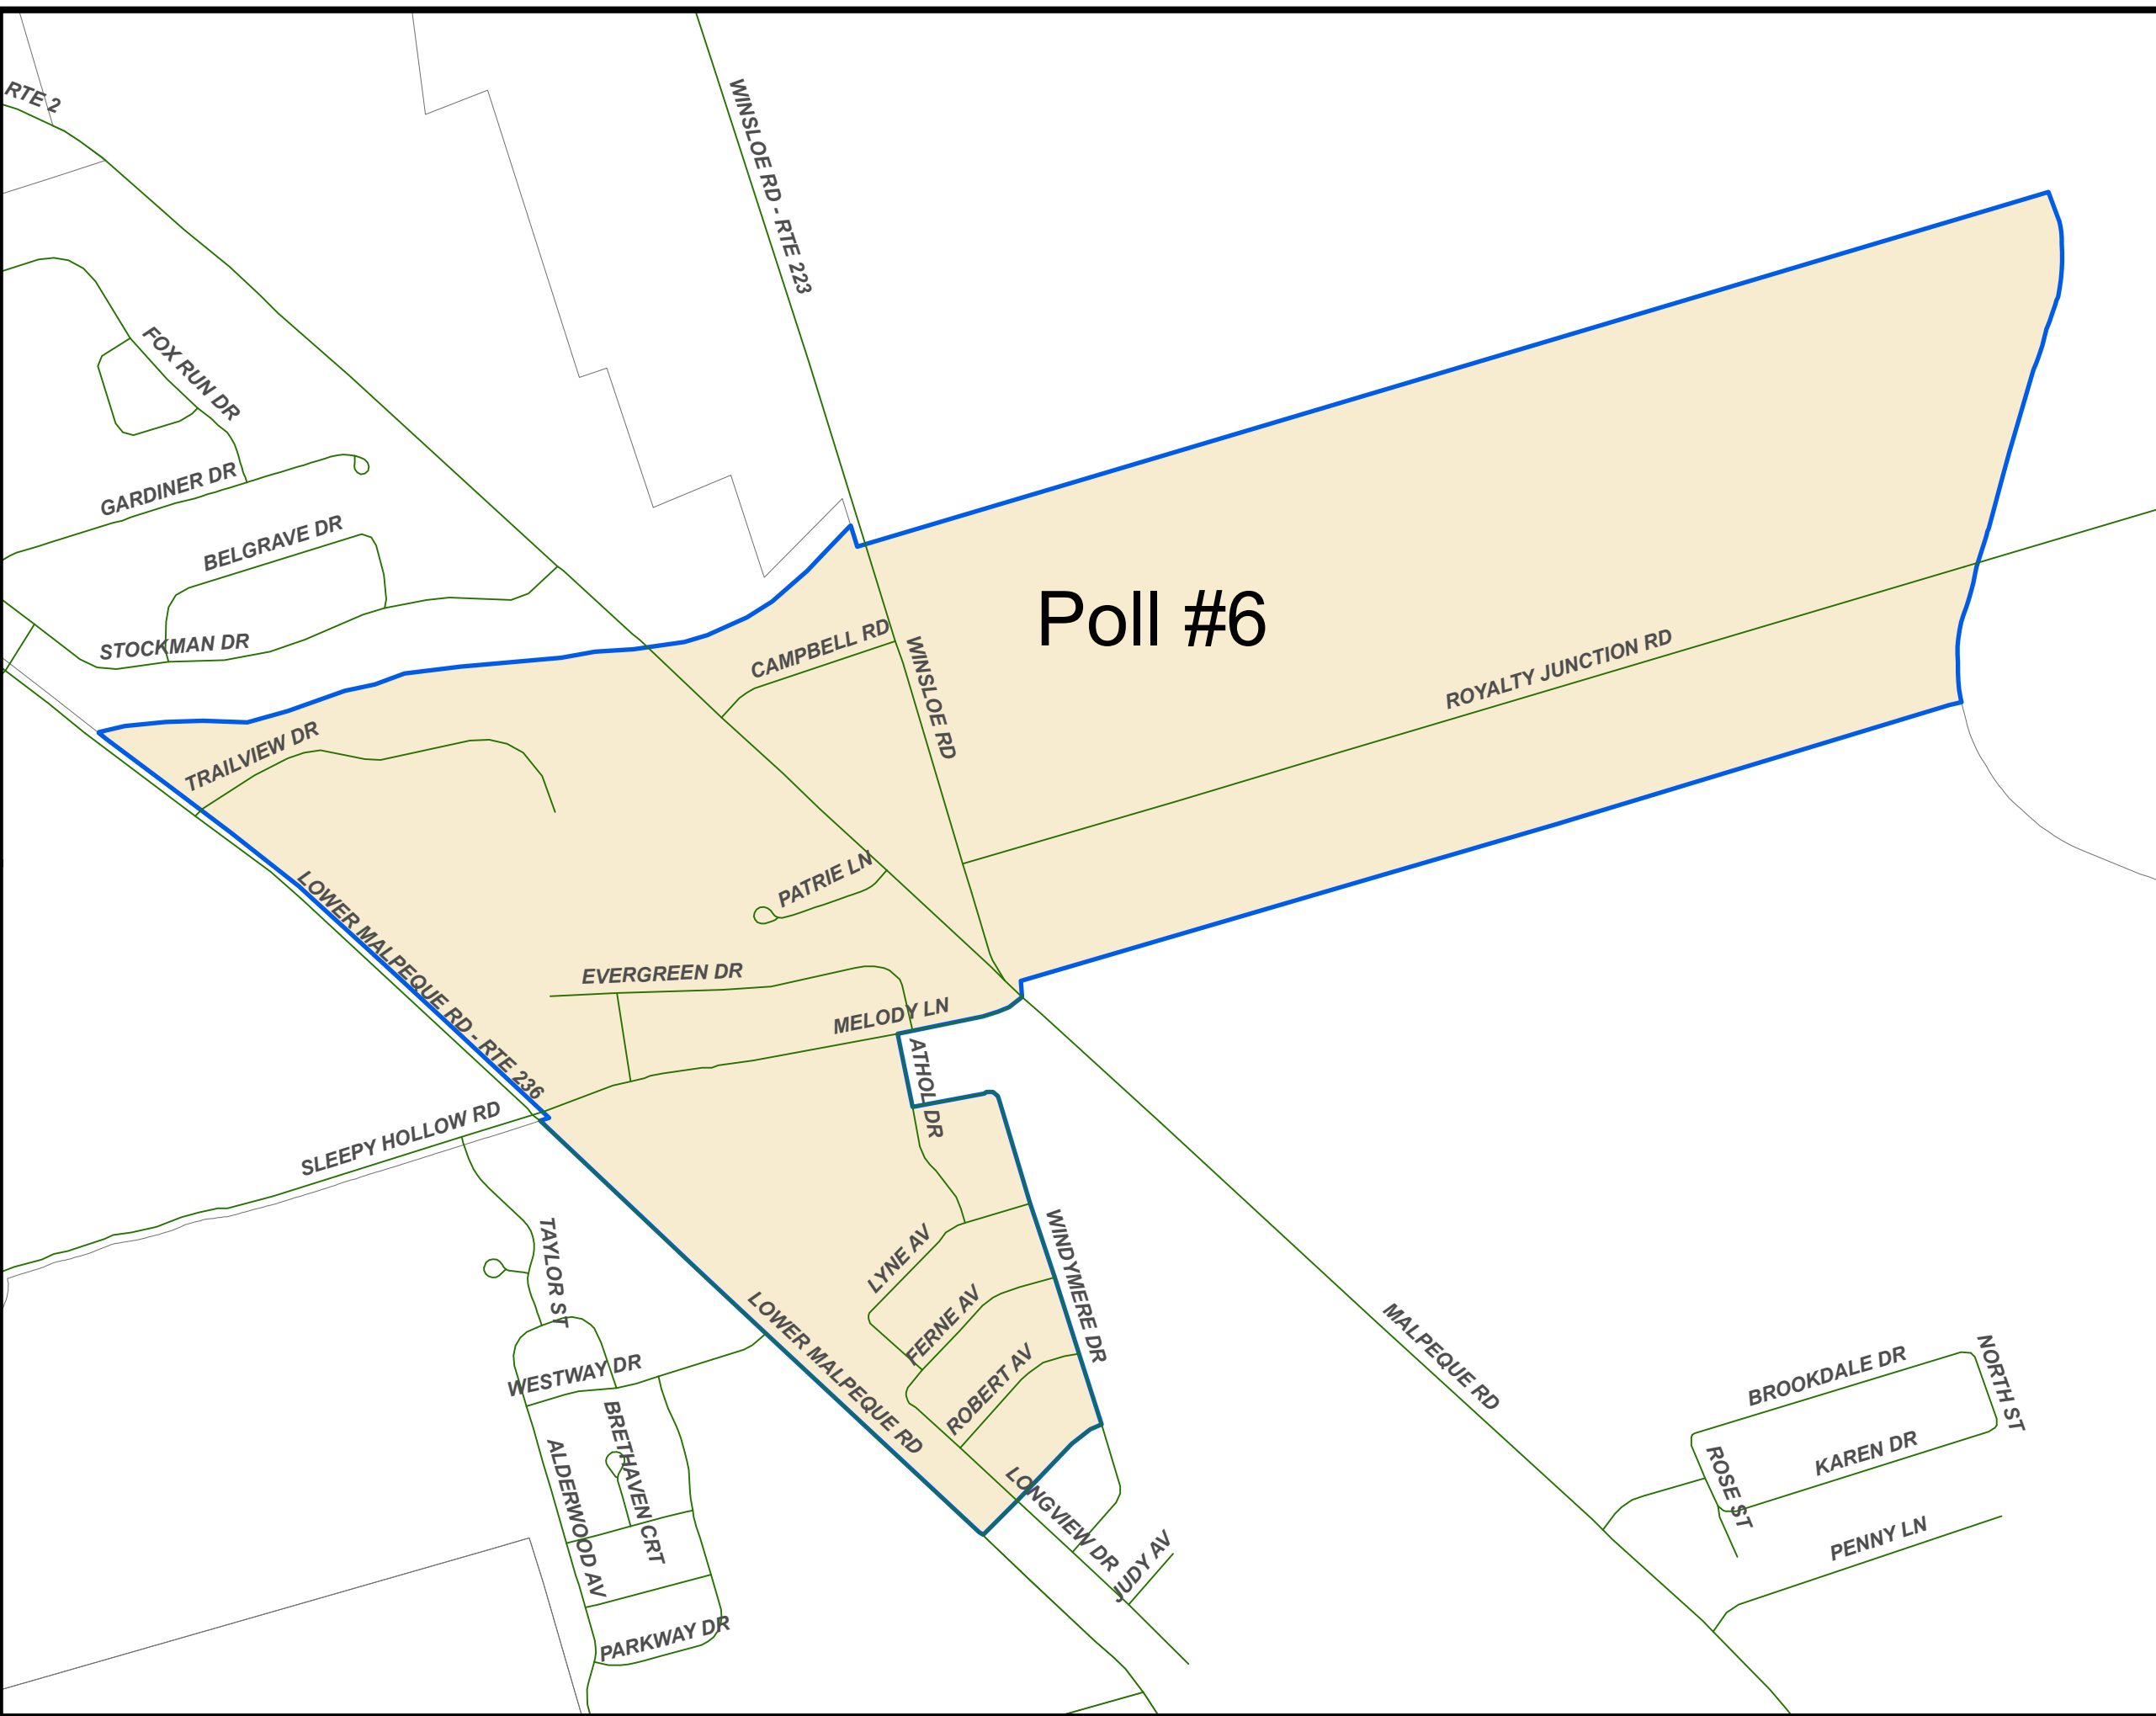

Charlottetown
Municipal Ward # 8
Highfield

Polling Division
No. 6
EVERGREEN DR

Poll #6

Legend

Municipal Poll

Note:
The maps are designed as a general index of the electoral district divisions and are not intended to be used for measurements or for legal purposes.

199 Queen St.
Charlottetown, PE, C1A 4B7
(902) 566-5548