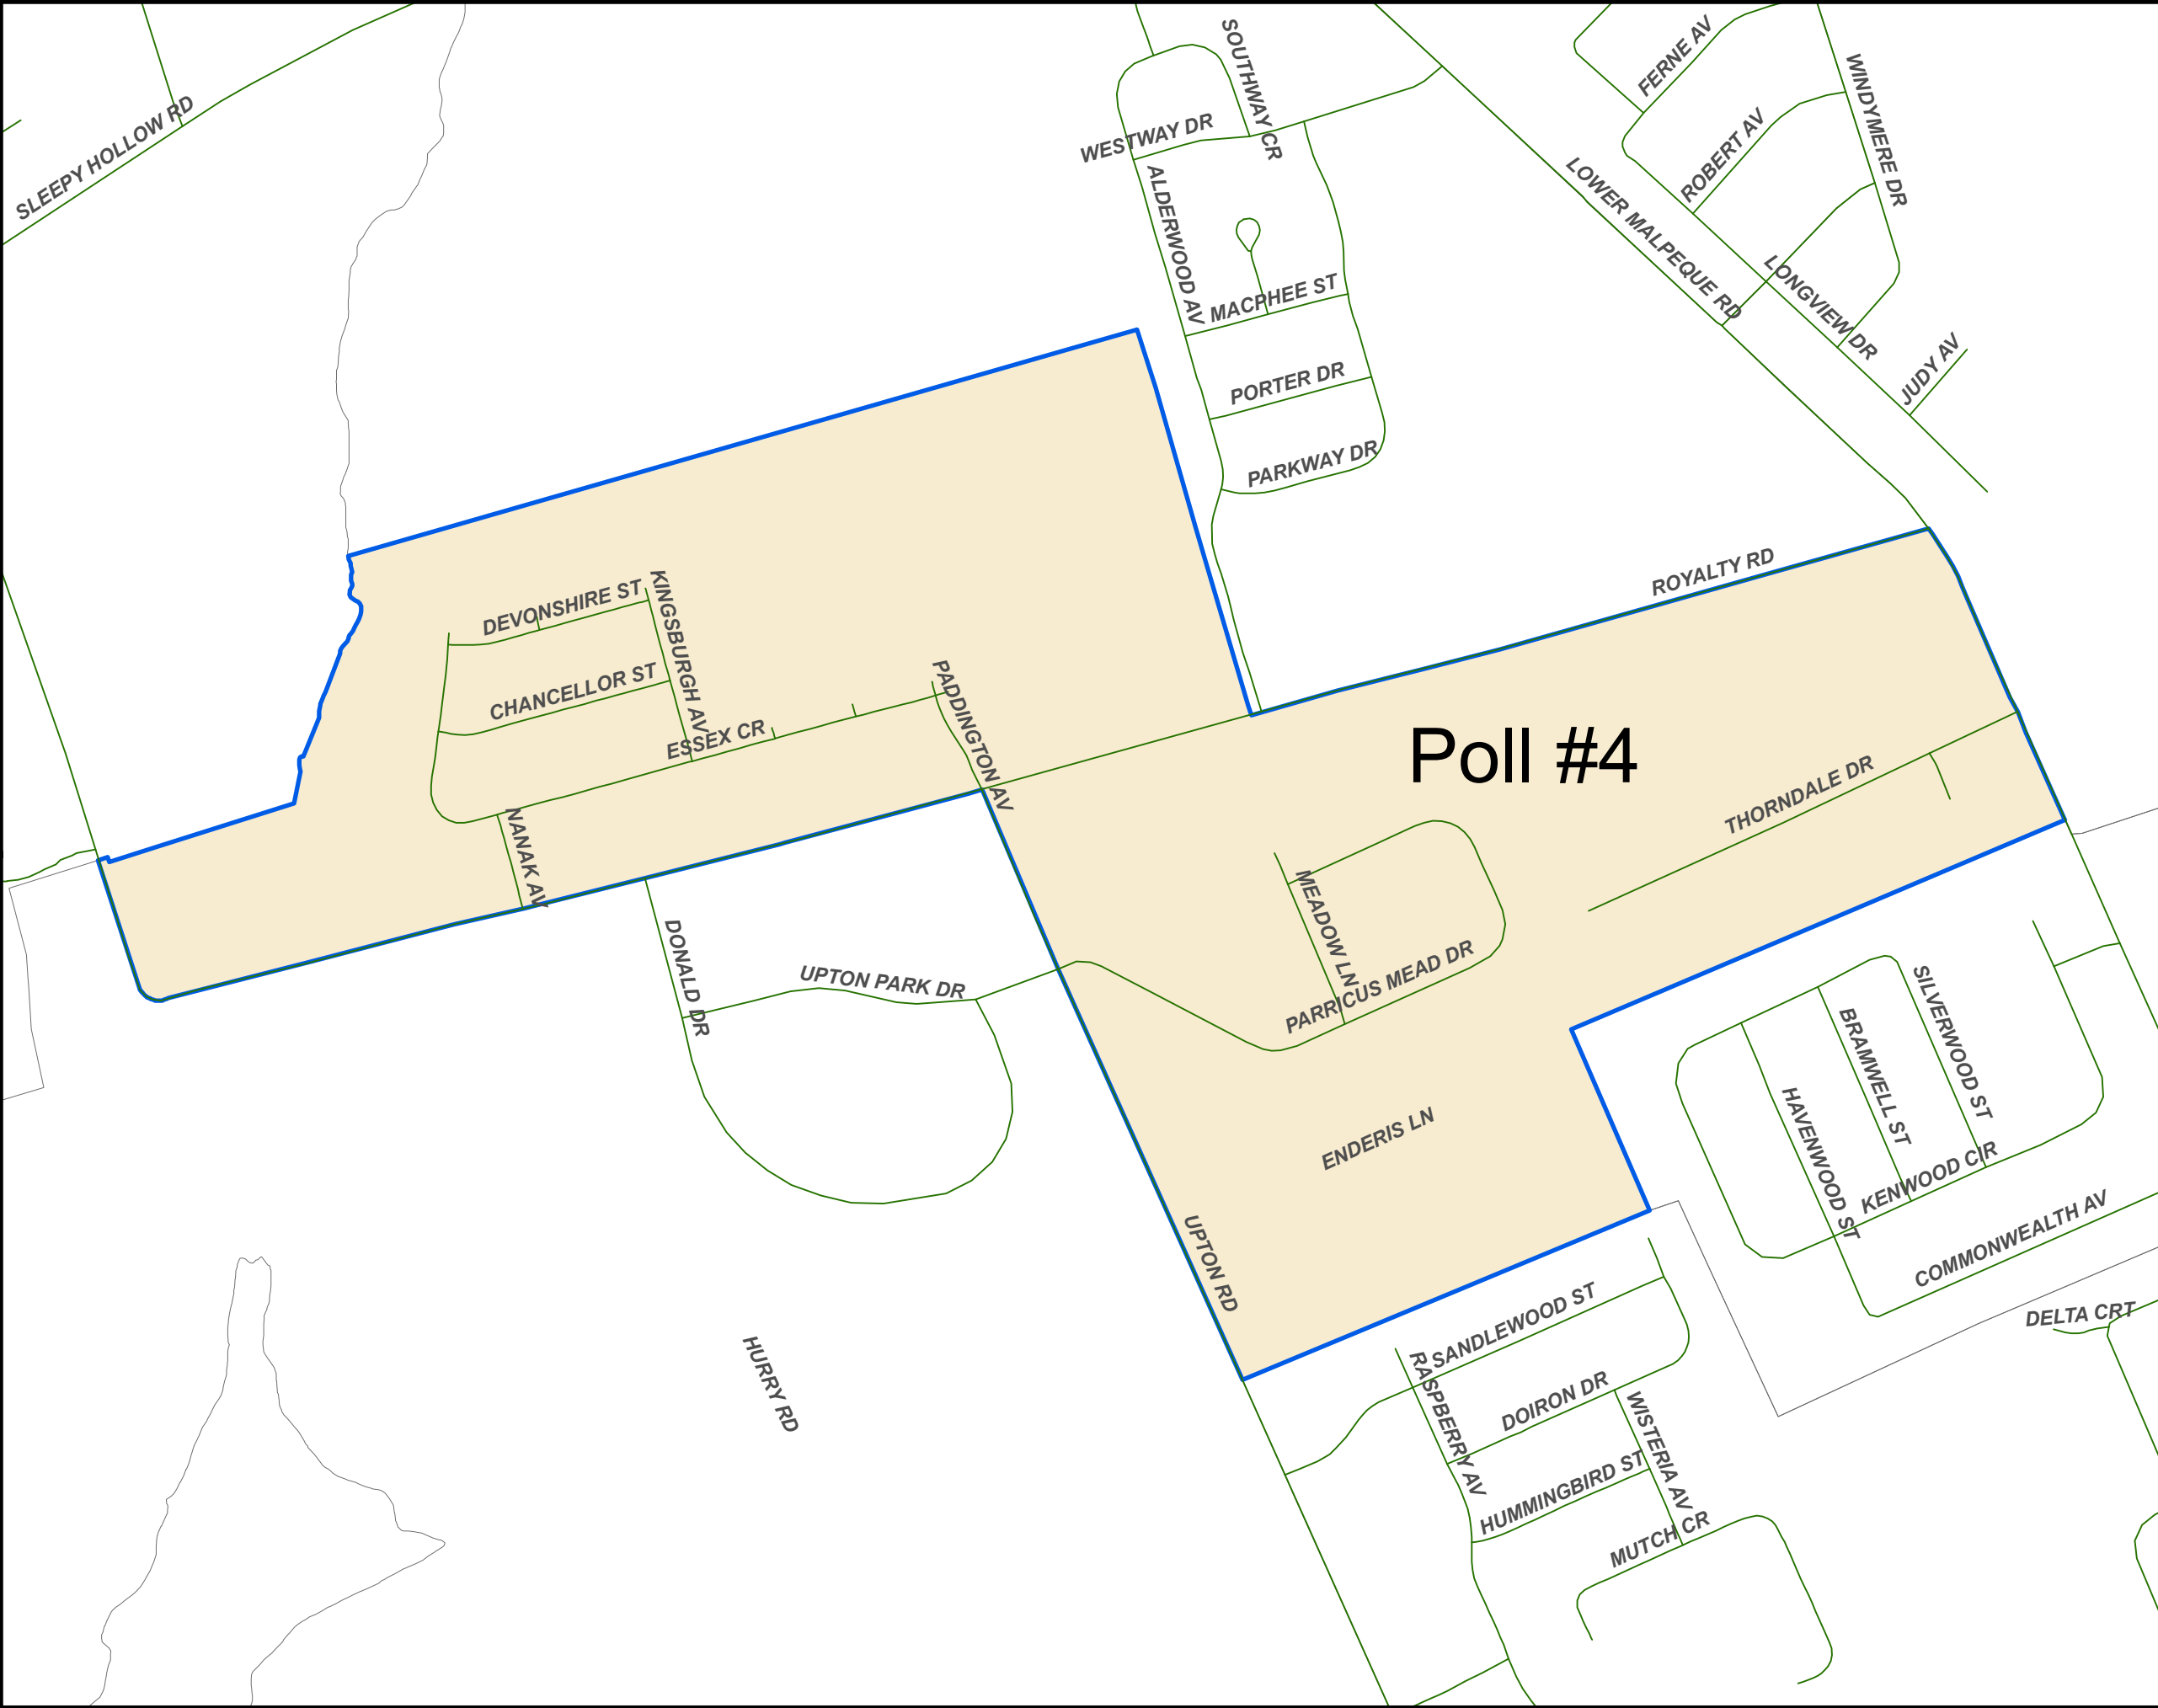

Charlottetown
Municipal Ward # 8
Highfield

Polling Division
No. 4
THORNDALE DR

Legend

Municipal Poll

Note:
The maps are designed as a general index of the electoral district divisions and are not intended to be used for measurements or for legal purposes.

199 Queen St.
Charlottetown, PE, C1A 4B7
(902) 566-5548